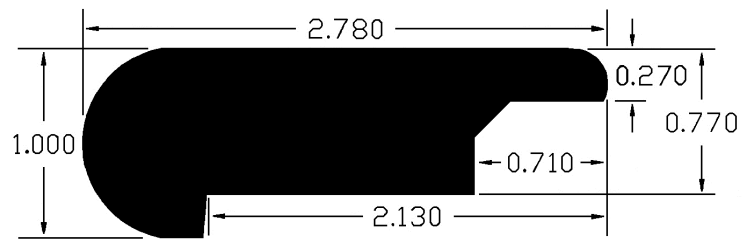

MOLDING PROFILE FOR COASTAL SHORES

DANSKHardwood

Overlap Stair Nosing (H2OSN)

MOLDING PROFILE FOR COASTAL SHORES

DANSKHardwood

Overlap Stair Nosing (H20VN)